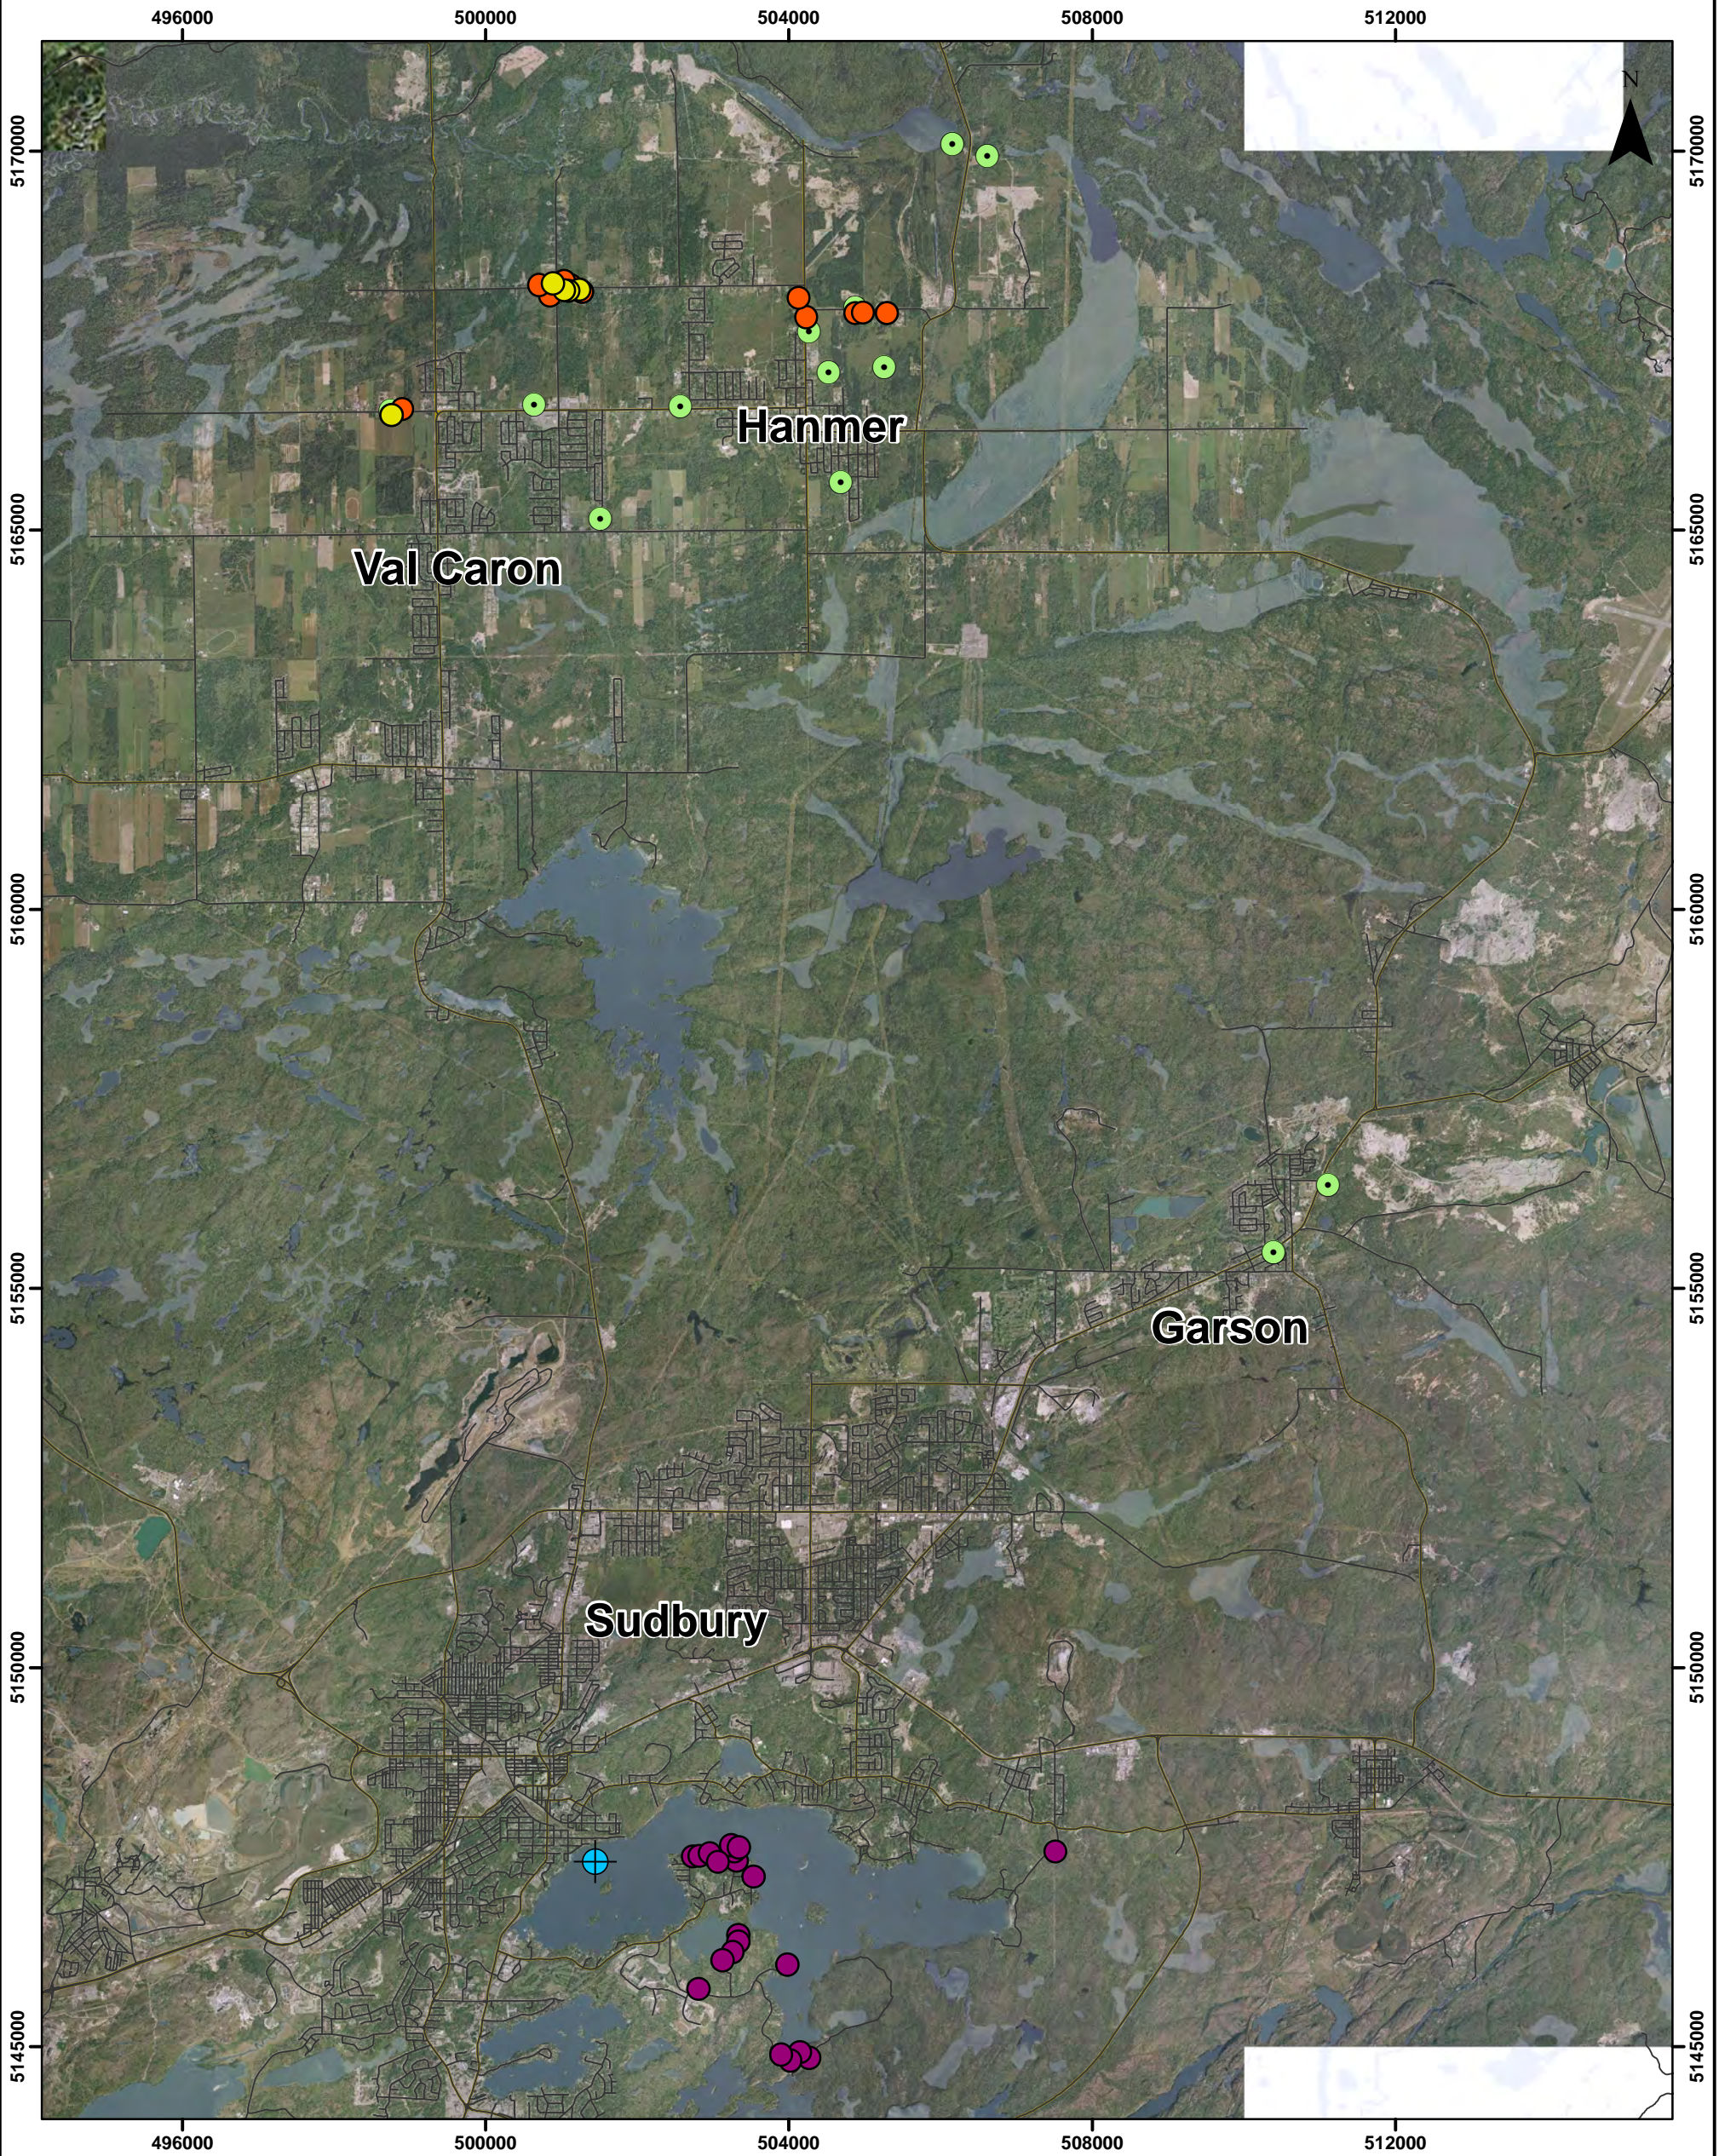

Completed Projects - Stewardship Program

Legend

 Early Response 11 - 12	 Wells
 Early Actions 09 - 10	 Intake
 Early Actions 07 - 08	 Roads
	 Lakes